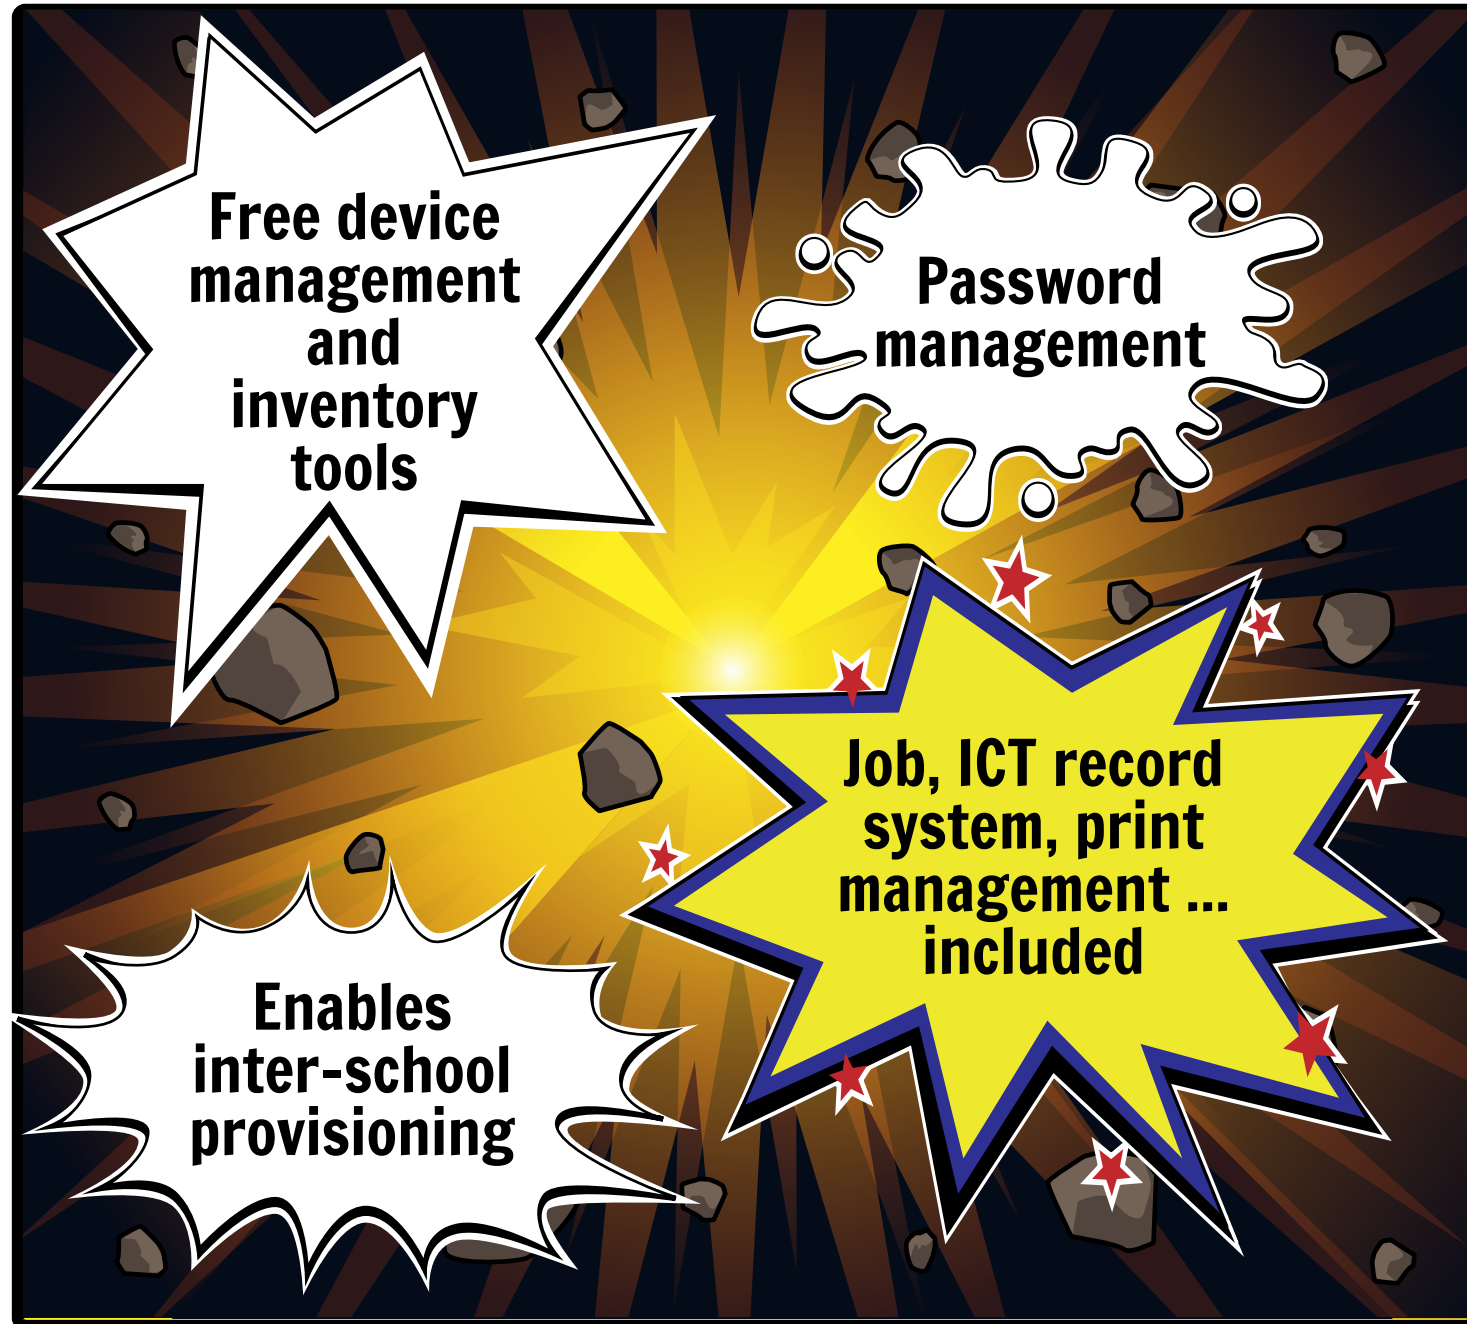

## Compatible with ...

Includes a free  
Launch menu with  
over 1000 Apps with  
management tools

Can provision and use SSO (Single  
Sign ON) with over 40 Cloud  
applications

Wireless  
provisioning  
and  
management

Provisions  
(populates) directly  
from your SMS or  
timetable

## Extra services

**Free device  
management  
and  
inventory  
tools**

**Password  
management**

**Job, ICT record  
system, print  
management ...  
included**

**Enables  
inter-school  
provisioning**